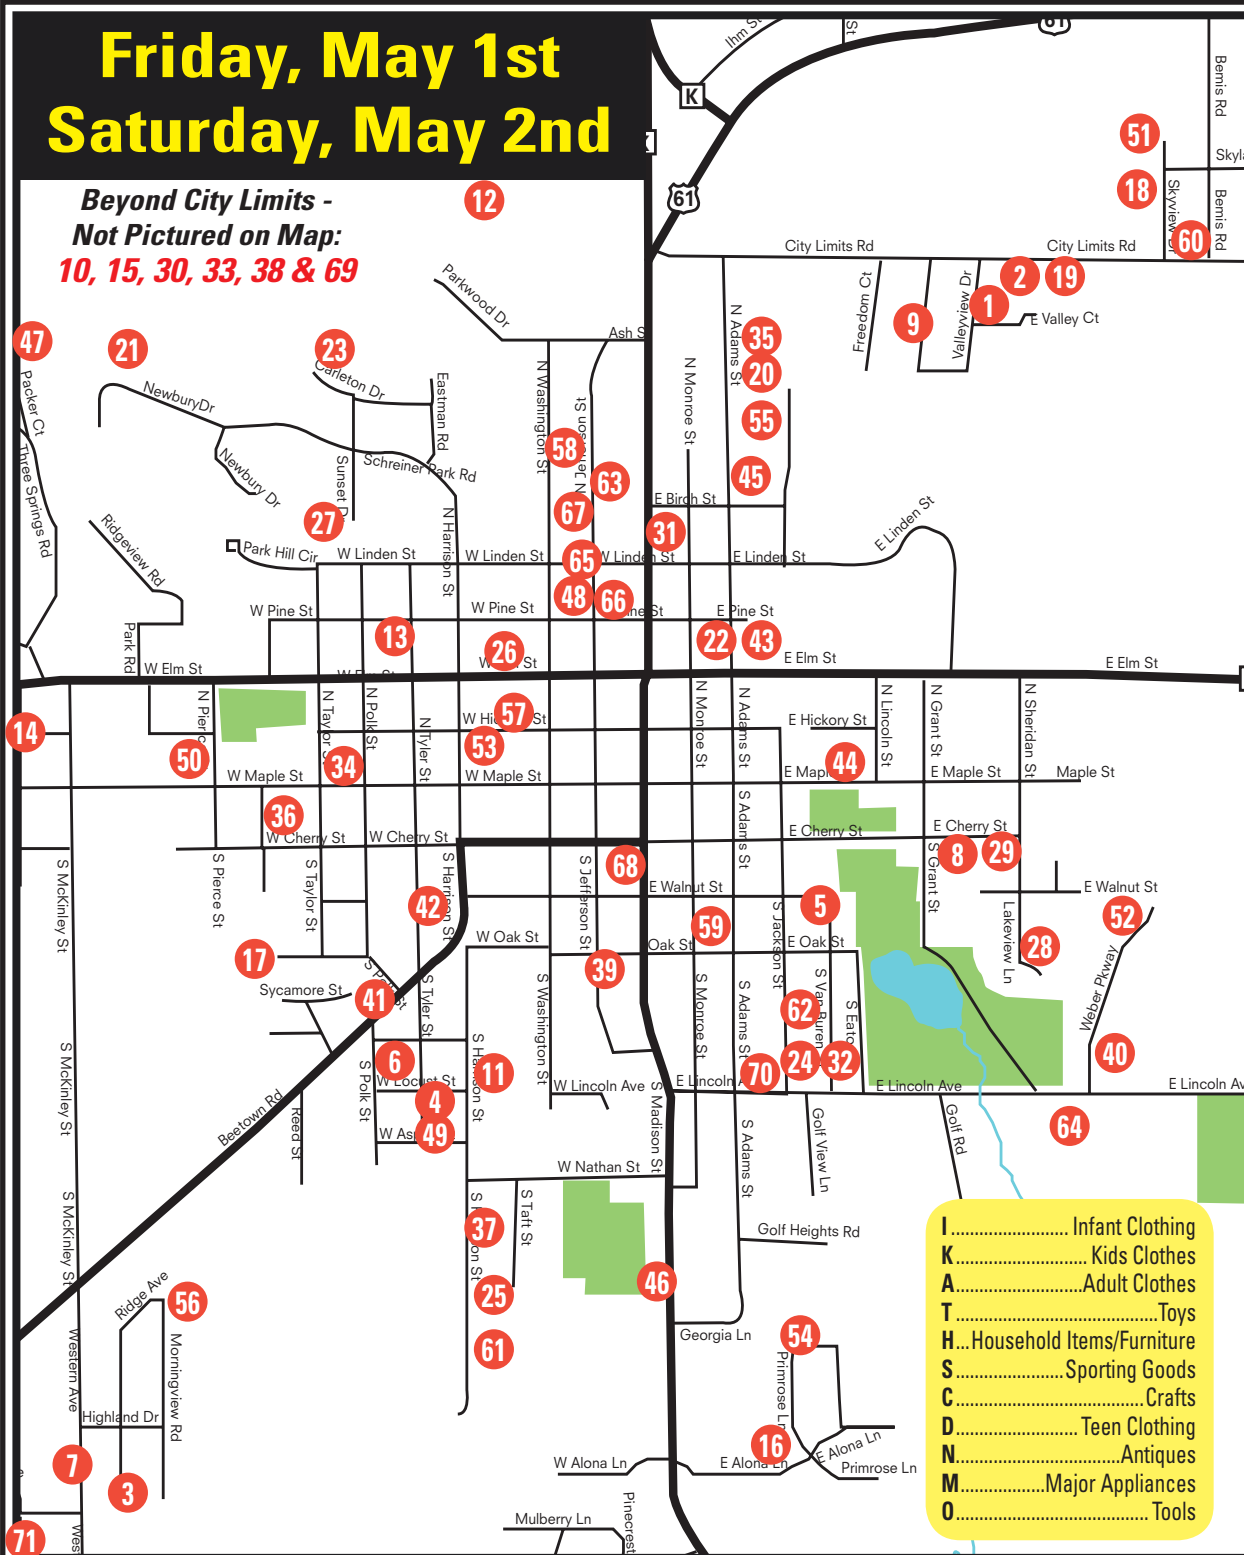

Friday, May 1st Saturday, May 2nd

**Beyond City Limits -
Not Pictured on Map:
10, 15, 30, 33, 38 & 69**

I..... Infant Clothing
K..... Kids Clothes
A..... Adult Clothes
T..... Toys
H..... Household Items/Furniture
S..... Sporting Goods
C..... Crafts
D..... Teen Clothing
N..... Antiques
M..... Major Appliances
O..... Tools

37TH ANNUAL LANCASTER CITY-WIDE GARAGE SALE

SPONSORED BY: **Lancaster** AREA CHAMBER OF COMMERCE **97-SEVEN COUNTRY WGLR** THE BEST VARIETY OF COUNTRY MUSIC.

Address	Categories	Address	Categories
1 1017 Valley View Dr	CAKT	37 930 S Harrison St	HCASKT
2 841 City Limits Rd	OHAMKT	38 7596 US-61	OH
3 1192 Ridge Ave	HCASDKT	39 142 W Oak St # A	HCAIT
4 608 S Tyler St	OCASIKT	40 634 Weber Pkwy	HCA
5 302 S Van Buren	OCS	41 701 Beetown Rd	OHCNT
6 502 S Polk St	HCAK	42 306 S Tyler St	OHCM
7 9127 Old Potosi Rd	HCAMDKT	43 401 N Adams St	OCNASKT
8 735 E Cherry St	HCASIDKT	44 536 E Maple St	OHCNASMD
9 954 Valley View Dr	HCASKT	45 635 N Adams St	OCASIKT
10 8231 Cannon Rd	OHA	46 1015 S Madison St	HCAIKT
11 600 S Harrison St	HA	47 9643 Packer Ct	OHCASIDKT
12 6032 Pine Knob Rd	CNAIKT	48 432 N Jefferson St	OHCASDKT
13 354 N Tyler St	OCNAST	49 636 S Tyler St	CAIKT
14 6114 W Hickory St	OHCNAS	50 216 N Pierce St	OHCNAKT
15 4890 Circle Rd	HCNAK	51 1192 Skyview Dr	CASKT
16 346 Alona Ln	HCASKT	52 333 Weber Pkwy	HCADKT
17 856 Pleasant St	H	53 352 W Hickory St	OAKT
18 1146 Skyview Dr	ONAS	54 420 Arbor Oaks Ln	OHCNASIDKT
19 869 City Limits Rd	OHNAS	55 741 N Adams St	CNKT
20 799 N Adams St	HCAI	56 890 Morningview Rd	HCSIDKT
21 1153 Newbury Dr	OHCNSIKT	57 347 W Hickory St	CASIDKT
22 354 N Adams St	OHCAST	58 655 N Washington St	CASDKT
23 725 Carleton Dr	HCAIDKT	59 349 S Adams St	HCAM
24 564 S Jackson St	OHCA	60 1111 Skyview Dr	ASIDKT
25 964 S Harrison St	OHASDKT	61 1048 S Harrison St	OCADKT
26 359 W Elm St	HCASIDK	62 540 S Jackson St	AMDKT
27 554 Sunset Dr	HCASIDKT	63 705 N Jefferson St	HCASMD
28 904 Sheridan Ct	HCIKT	64 947 E Lincoln Ave	OHNASK
29 807 E Cherry St	OHCNA	65 450 N Jefferson St	CAD
30 6304 County HWY A	O	66 421 N Jefferson St	AID
31 545 N Madison St	HCAIKT	67 536 N Jefferson St	HCAST
32 611 S Eaton St	OHCNAST	68 225 S Madison St	OHCASIDKT
33 5611 Kaden Dr	CIKT	69 8610 Stage Rd	CAIKT
34 133 N Taylor St	OHCNASIDKT	70 320 E Lincoln Ave	CNAKT
35 801 N Adams St	CASDT	71 6120 Jacquelyn Dr	CSDKT
36 138 S Fillmore St	OHCNAD		

LINK FOR MAP CAN BE FOUND AT: www.lancasterwichamber.com/garage-sale-map