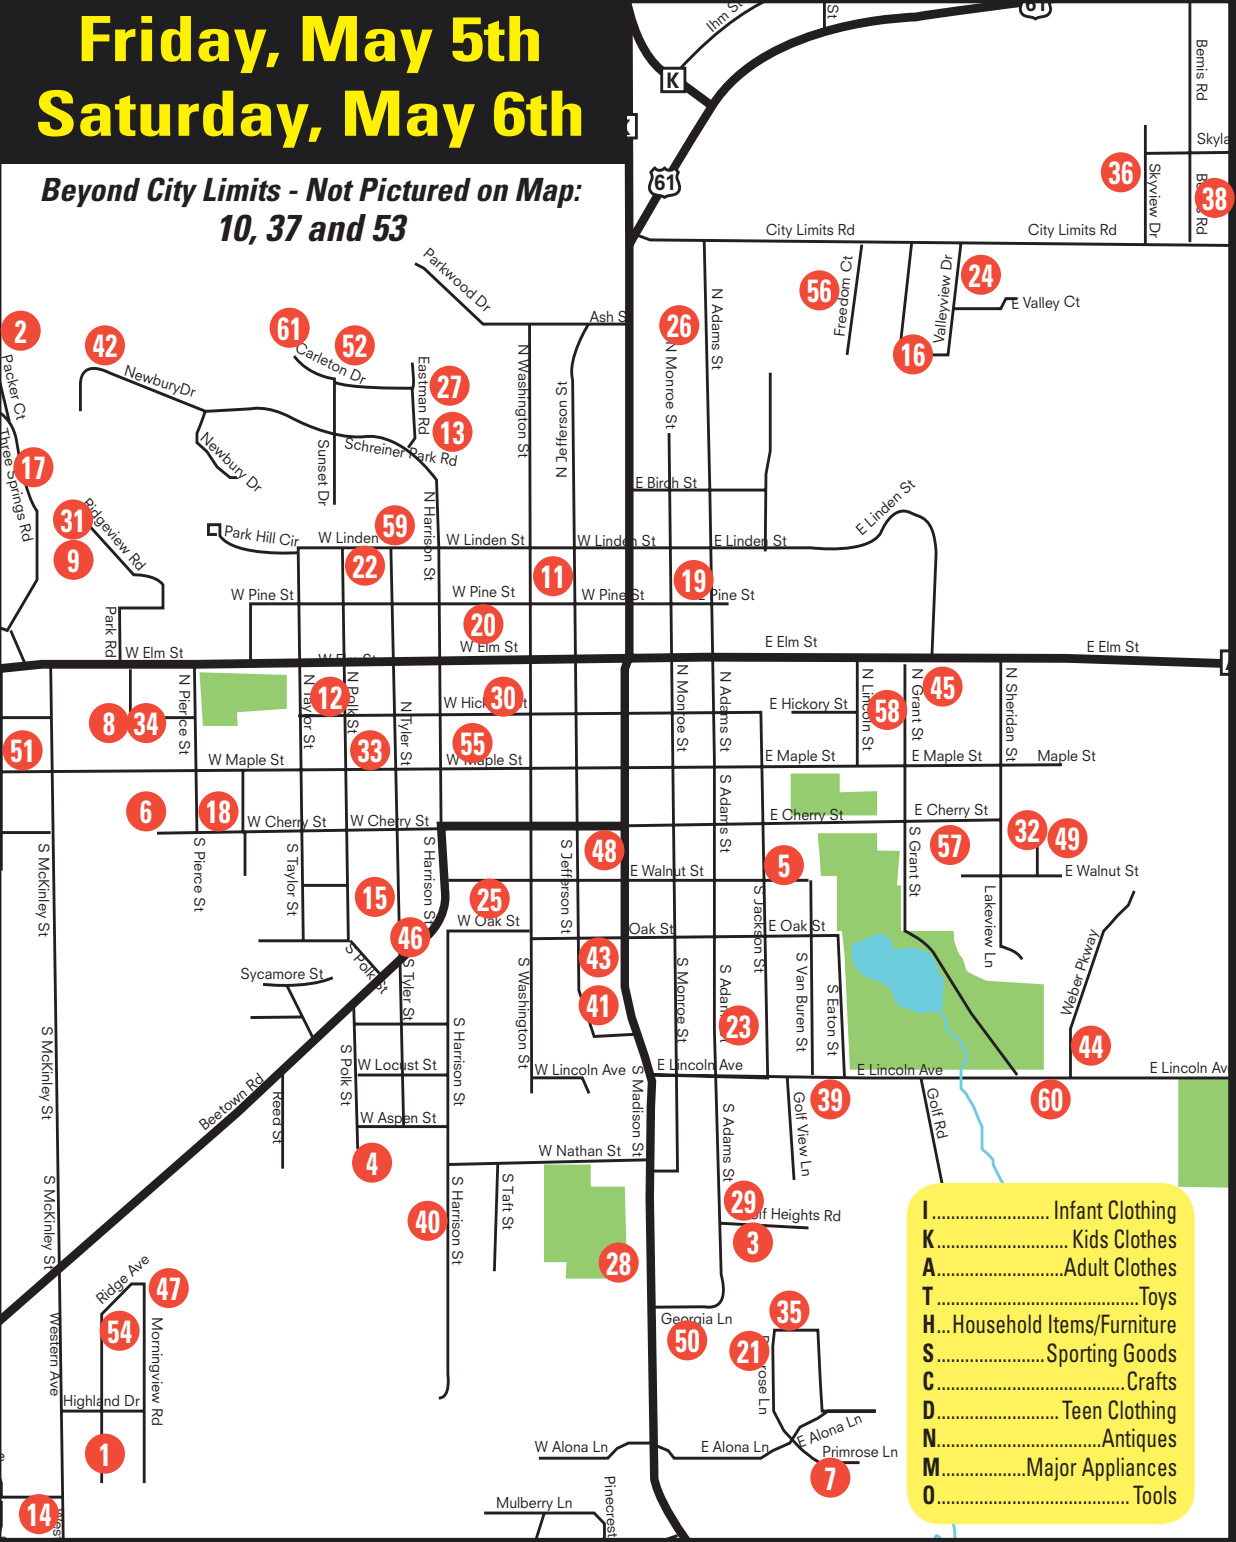

**Friday, May 5th**  
**Saturday, May 6th**

*Beyond City Limits - Not Pictured on Map:*  
**10, 37 and 53**

**34TH ANNUAL  
LANCASTER CITY-WIDE  
GARAGE  
SALE**

SPONSORED BY: *Lancaster* AREA CHAMBER OF COMMERCE  **97-SEVEN COUNTRY WGLR**  
THE BEST VARIETY OF COUNTRY MUSIC.

LINK FOR MAP CAN BE FOUND AT: [www.lancasterwichamber.com](http://www.lancasterwichamber.com)