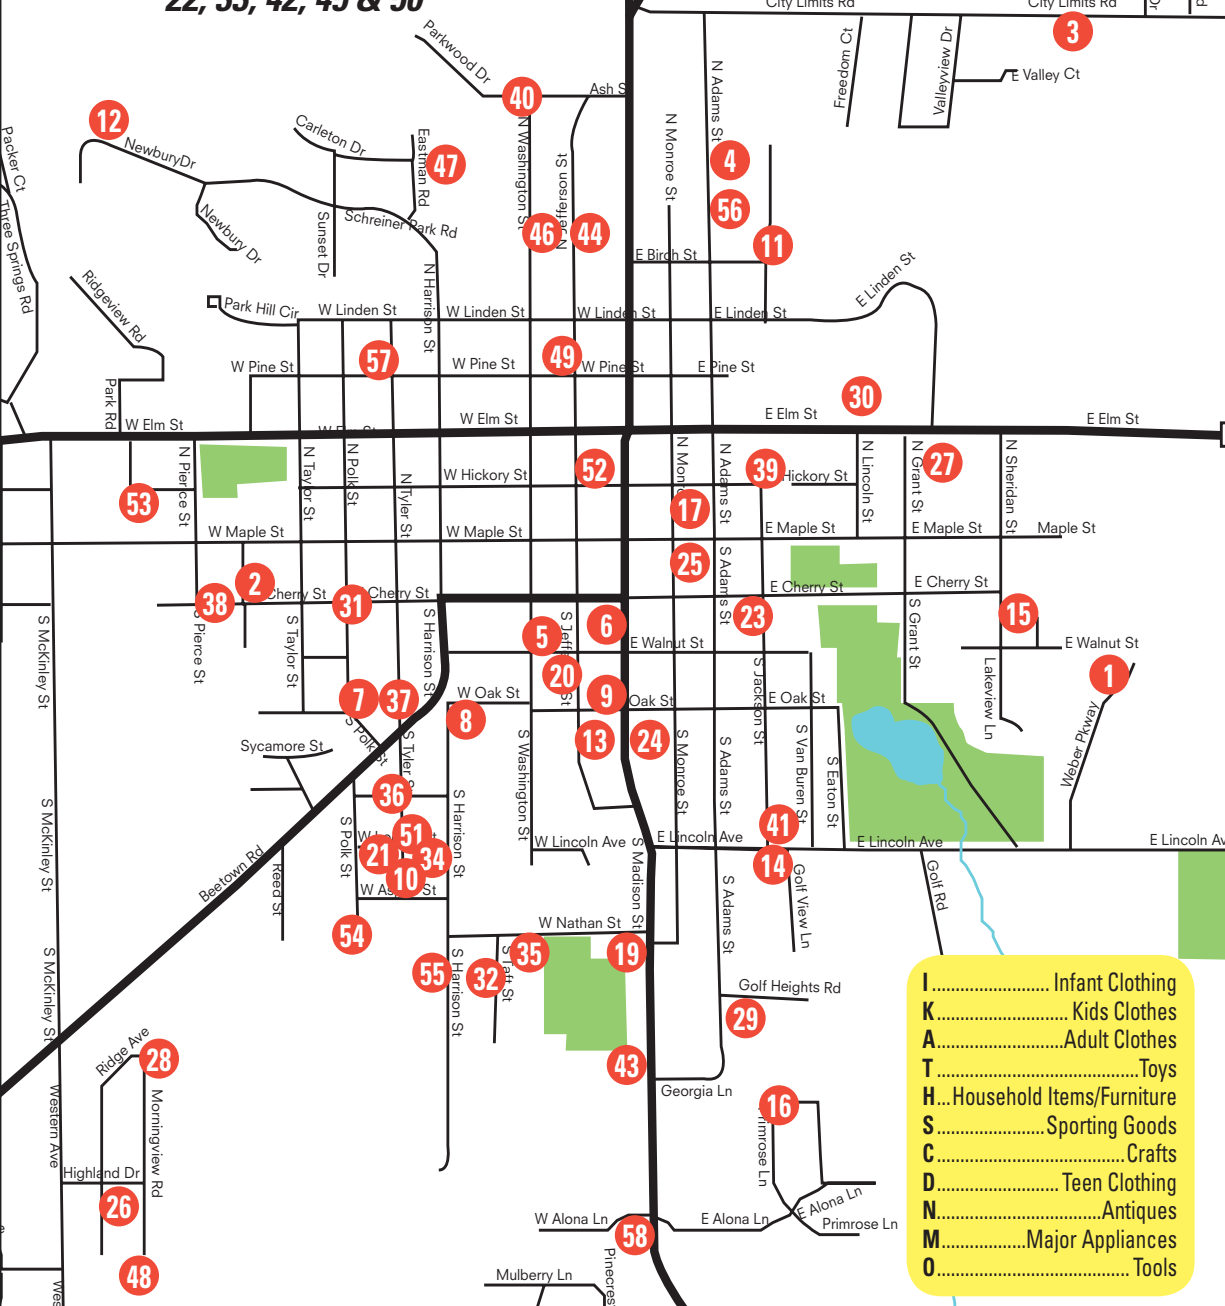

**Friday, May 3rd**  
**Saturday, May 4th**

**Beyond City Limits - Not Pictured on Map:**  
**22, 33, 42, 45 & 50**

**35TH ANNUAL  
LANCASTER CITY-WIDE  
GARAGE  
SALE**

**SPONSORED  
BY:**

- I..... Infant Clothing
- K..... Kids Clothes
- A..... Adult Clothes
- T..... Toys
- H... Household Items/Furniture
- S..... Sporting Goods
- C..... Crafts
- D..... Teen Clothing
- N..... Antiques
- M..... Major Appliances
- O..... Tools

Address	Categories	Address	Categories
1 333 Weber Pkwy	CADKT	30 650 Elm St	OHCASIT
2 138 S Fillmore St	OHCASDT	31 643 W Cherry St	CNAT
3 917 City Limits Rd	OHCNA	32 633 S Taft St	CAIKT
4 741 N Adams St	HCAIDKT	33 6304 County HWY A	HCNT
5 233 W Walnut St	HCA	34 729 S Harrison St	OHC
6 225 S Madison St	OHCASIDKT	35 610 S Taft St	CAKT
7 426 S Polk St	HCNASDKT	36 506 S Tyler St	HCASDKT
8 430 W Oak St	I	37 407 S Tyler St	CADKT
9 133 W Oak St	AIKT	38 935 W Cherry St	HCAK
10 636 S Tyler St	HCAIKT	39 348 E Hickory St	HCSIT
11 673 Pigeon Creek Dr	HCM	40 3 Parkwood Dr	CAIKT
12 1153 Newbury Dr	OCNASIKT	41 564 S Jackson St	AI
13 500 S Jefferson St	OCNASDKT	42 4377 County Hwy A	HCAST
14 407 E Lincoln Ave	HAT	43 1015 S Madison St	OHCA
15 225 Brenrose Ln	HCASIDKT	44 705 N Jefferson St	HCASD
16 420 Arbor Oaks Ln	OHCNASIDKT	45 5649 Kaden Dr	OHCASKT
17 141 N Monroe St	HCKT	46 625 N Washington St	OHCNASMDT
18 1192 Skyview Dr	OCASKT	47 723 Eastman Rd	CNASDT
19 853 S Madison St	HCAKT	48 1181 Morningview Rd	HMDKT
20 317 S Jefferson St	OCADKT	49 432 N Jefferson St	OHCASDKT
21 605 S Tyler St	CNA	50 9864 County Rd K	HCAIDKT
22 9102 Short Cut Rd	HCADK	51 608 S Tyler St	HCNASI
23 241 E Cherry St	OHCN	52 229 N Jefferson St	OCNS
24 507 S Monroe St	HC	53 1078 W Hickory St	HCNA
25 104 S Monroe St	O	54 858 S Polk St	CAIT
26 1120 Ridge Ave	HCAI	55 933 S Harrison St	AMKT
27 748 E Hickory St	HCAIDKT	56 635 N Adams St	CASIKT
28 890 Morningview Rd	HCASIDKT	57 406 N Tyler St	CAKT
29 1000 S Adams St	HCNAIDK	58 1237 S Madison St	OHCNAM